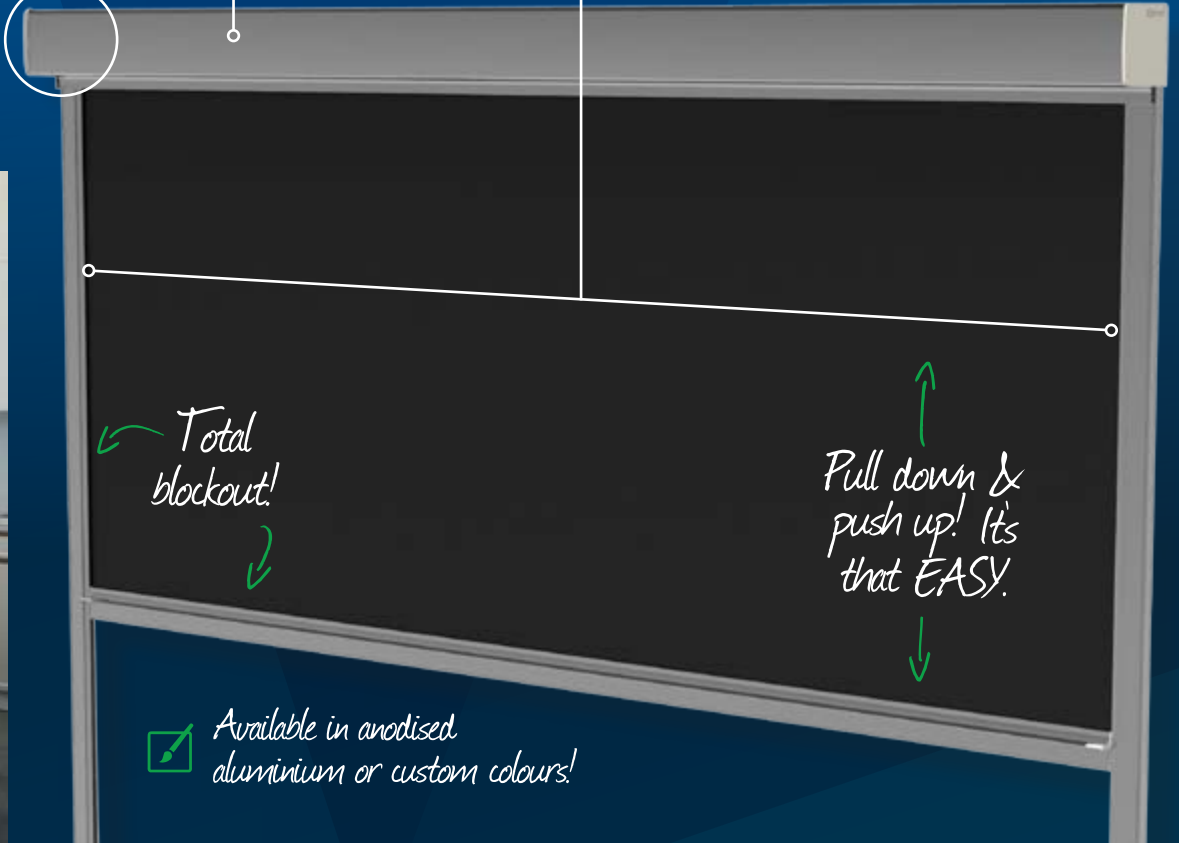

EXCEPTIONAL LIGHT BLOCKOUT

MANUAL OR ELECTRIC OPERATION

SMOOTH TRACK-GUIDED OPERATION

### Smooth Operation

Ziptrak® Interior system are easy and safe to operate – no cords or chains. Using our specially engineered springs, the Ziptrak® Interior system glides up and down, stopping in any position. Electric operation as an option makes it even easier.

### Stylish Pelmet

To complete the Ziptrak® Interior blind system, a stylish pelmet provides an attractive solution to suit any interior, improves the super quiet operation and results in greater value for your investment.

### Track-Guided

The fabric edge is locked into small side tracks to ensure that there is no light and no flapping of blinds when the window is open. By creating a sealed space between the glass and blind, this minimises air escaping from the space, enhancing the insulation performance of your blinds and maximising your eco value!